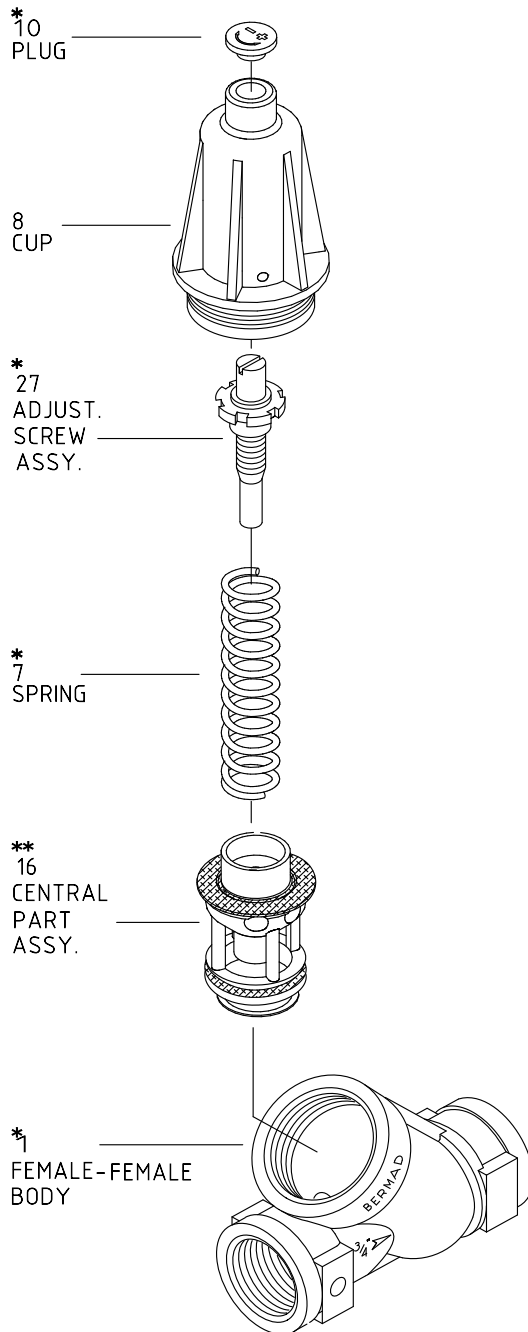

Direct Acting Pressure Reducing Valve

Size: 3/4"; DN20

*** - DIFFERENT COLORS