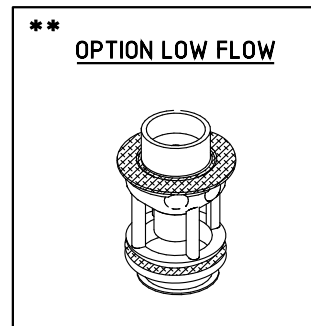

Direct Acting Pressure Reducing Valve

Size: 3/4"; DN20

*** - DIFFERENT COLORS