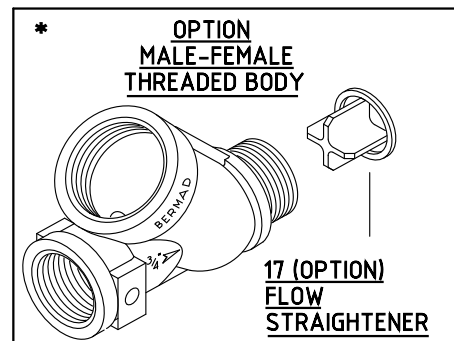

Direct Acting Pressure Reducing Valve

Size: 3/4"; DN20

*** - DIFFERENT COLORS