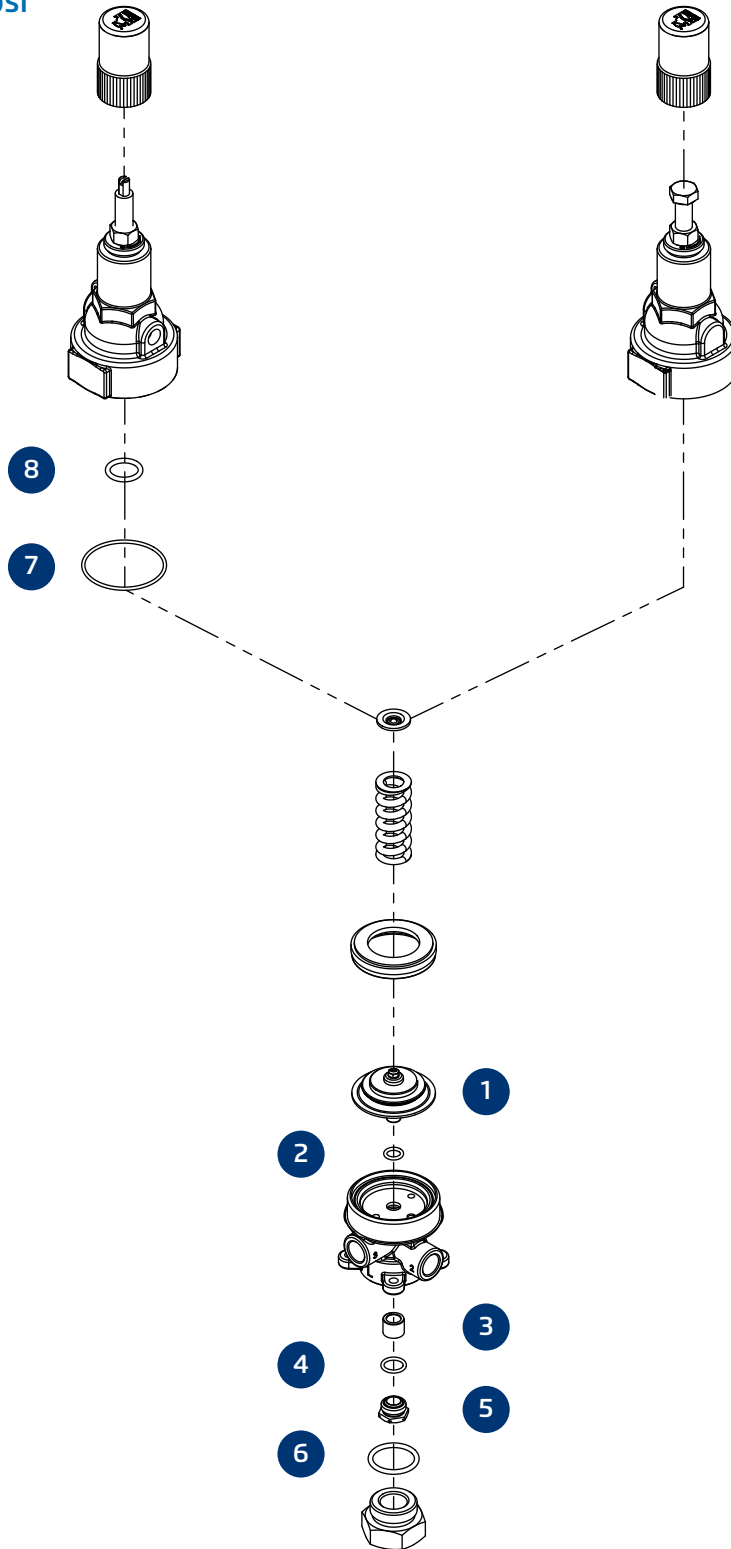

#3PBL

up to 25 bar; 400 psi

Part No.	2300-E0PBL-2	2300-ERPBL-2	2300-B0PBL-2	2300-BRPBL-2
Description	#3PBL Rebuild Kit For Drinking Water (EPDM Elastomers)	#3PBL-DR Rebuild Kit For Drinking Water (EPDM Elastomers)	#3PBL Rebuild Kit (NBR Elastomers)	#3PBL-DR Rebuild Kit (NBR Elastomers)
Included Items	1-6	1-8	1-6	1-8

* Drawings are for illustration purposes only