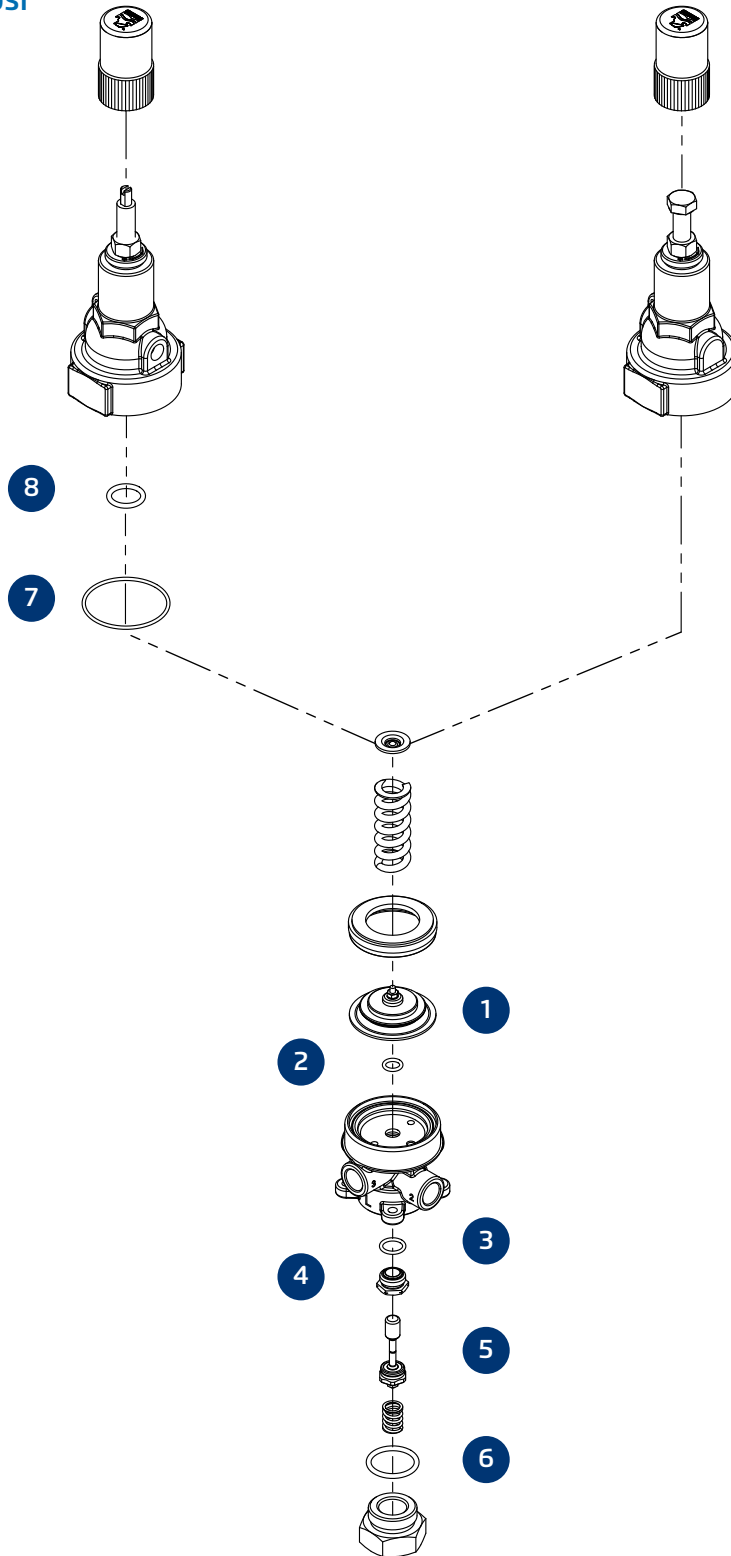

**#2PBL**

up to 25 bar; 400 psi

Part No.	2200-E0PBL-2	2200-ERPBL-2	2200-B0PBL-2	2200-BRPBL-2
Description	#2PBL Rebuild Kit For Drinking Water (EPDM Elastomers)	#2PBL-DR Rebuild Kit For Drinking Water (EPDM Elastomers)	#2PBL Rebuild Kit (NBR Elastomers)	#2PBL-DR Rebuild Kit (NBR Elastomers)
Included Items	1-6	1-8	1-6	1-8

\* Drawings are for illustration purposes only