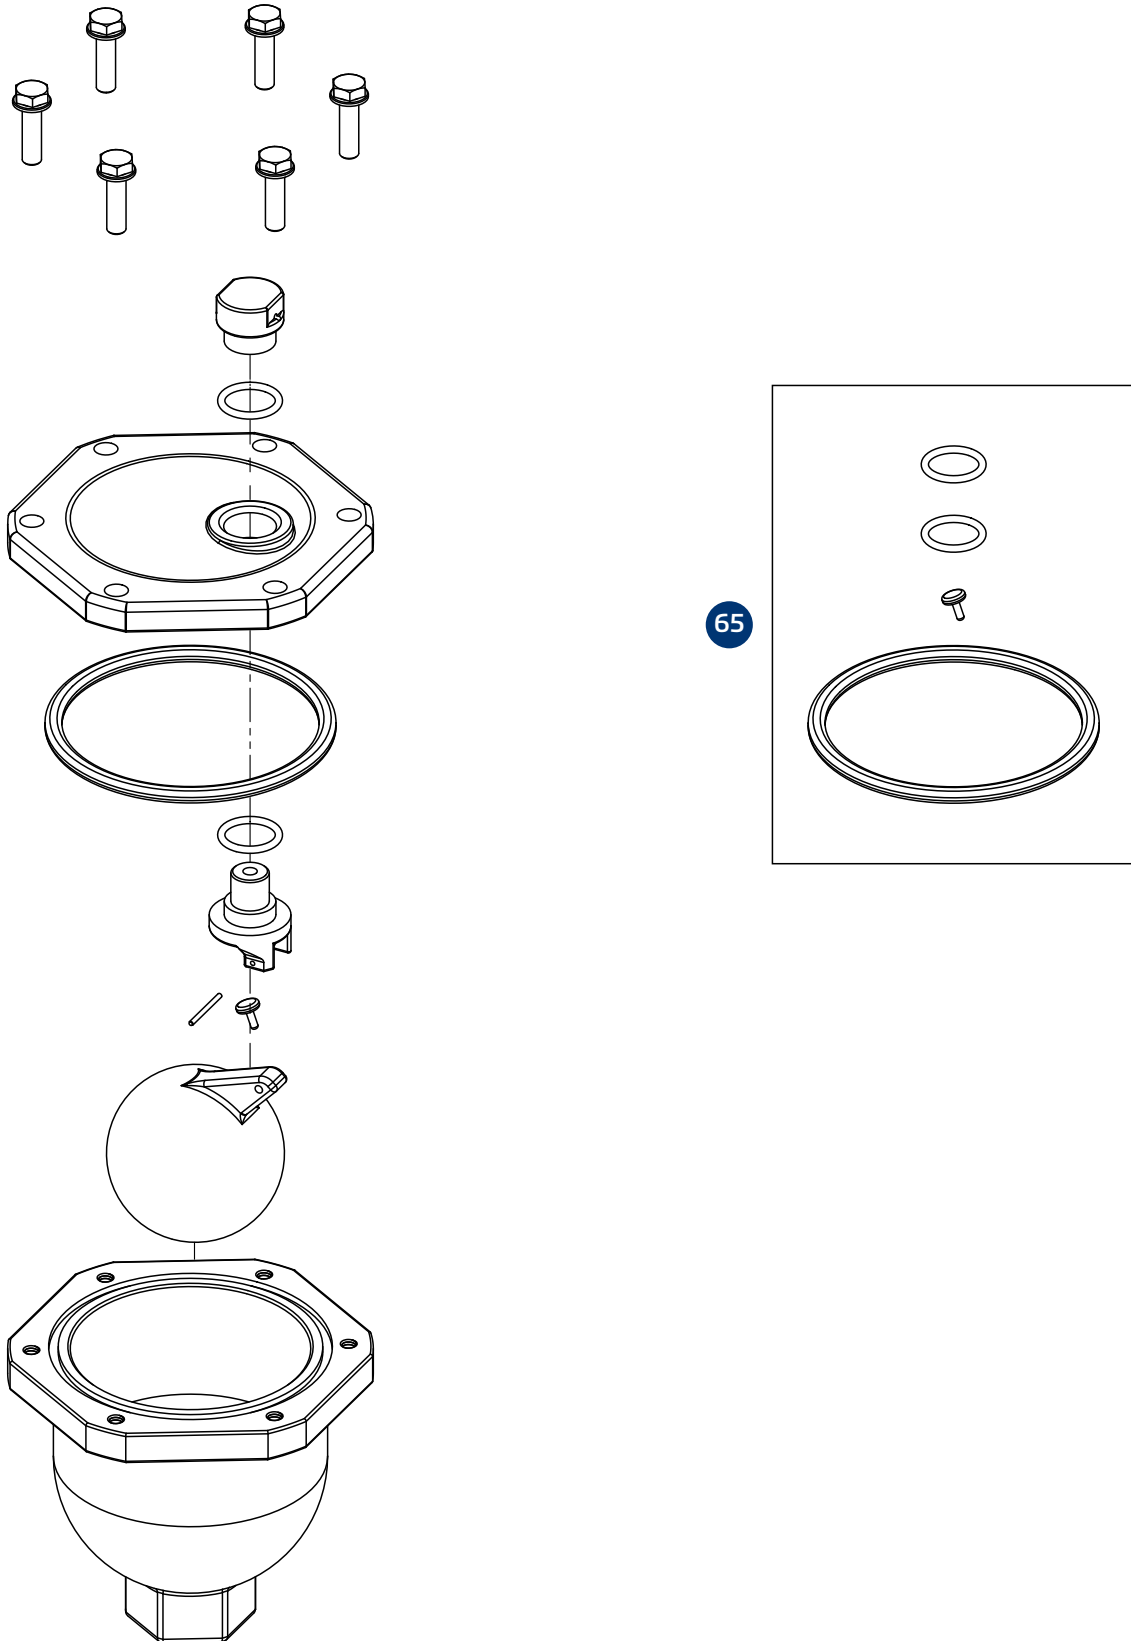

A72 Automatic (Air Release) Air Valve - 1"; DN25

| Inlet connection size | 65 Elastomers Kit |
|-----------------------|----------------------|
| 1" ; DN25 | 8510C30060-KIT |

* Drawings are for illustration purposes only