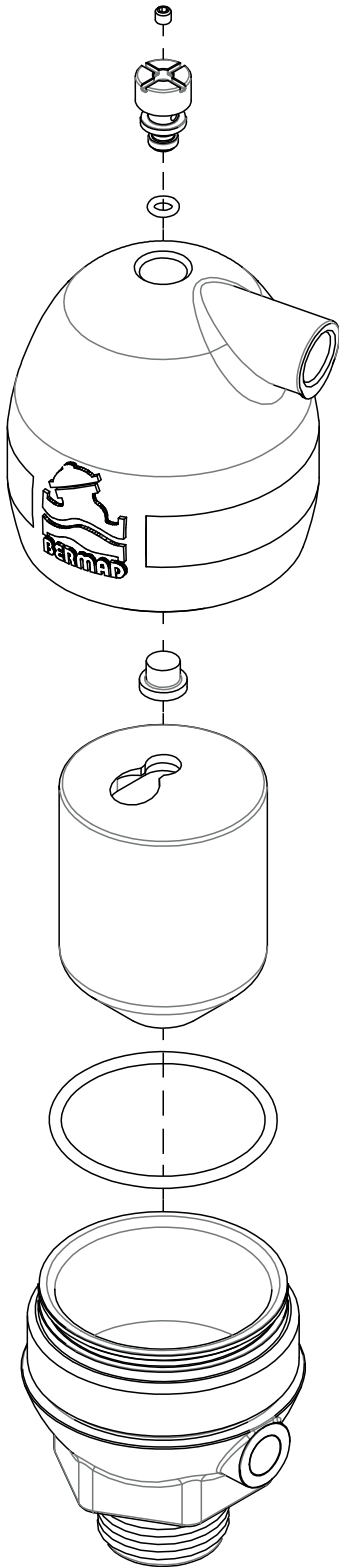

**A71 Automatic (Air Release) Air Valve - 3/4-1"; DN20-25**

60

61

Inlet connection size	60 Elastomers Kit	61 Orifice Kit
3/4-1" ; DN20-25	8510A30060-KIT	8507A91050-KIT

\* Drawings are for illustration purposes only