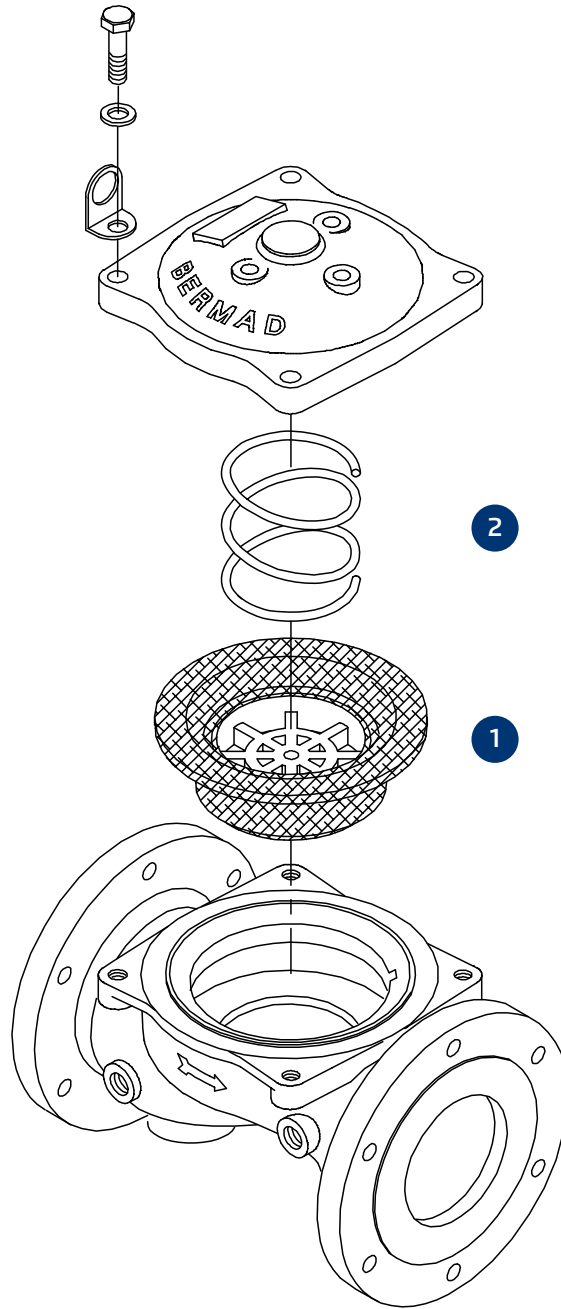

BC & WW 400 Series - For Potable Water

Size	1 Diaphragm* - EPDM	2 Spring - St. St. 302
1½"	2915084190	2915070004
2"	292008FP91	2920000004
2½"	292508FP91	2925A00304
3"	293008FP91	2930000004
4"	294008FP91	2940000104
6"	296008FP91	2960001004
8"-10"	298008FP90	2980001004
12"	291208FP90	2912000004

* For diaphragm for indicator or flow stem consult factory.

* Drawings are for illustration purposes only