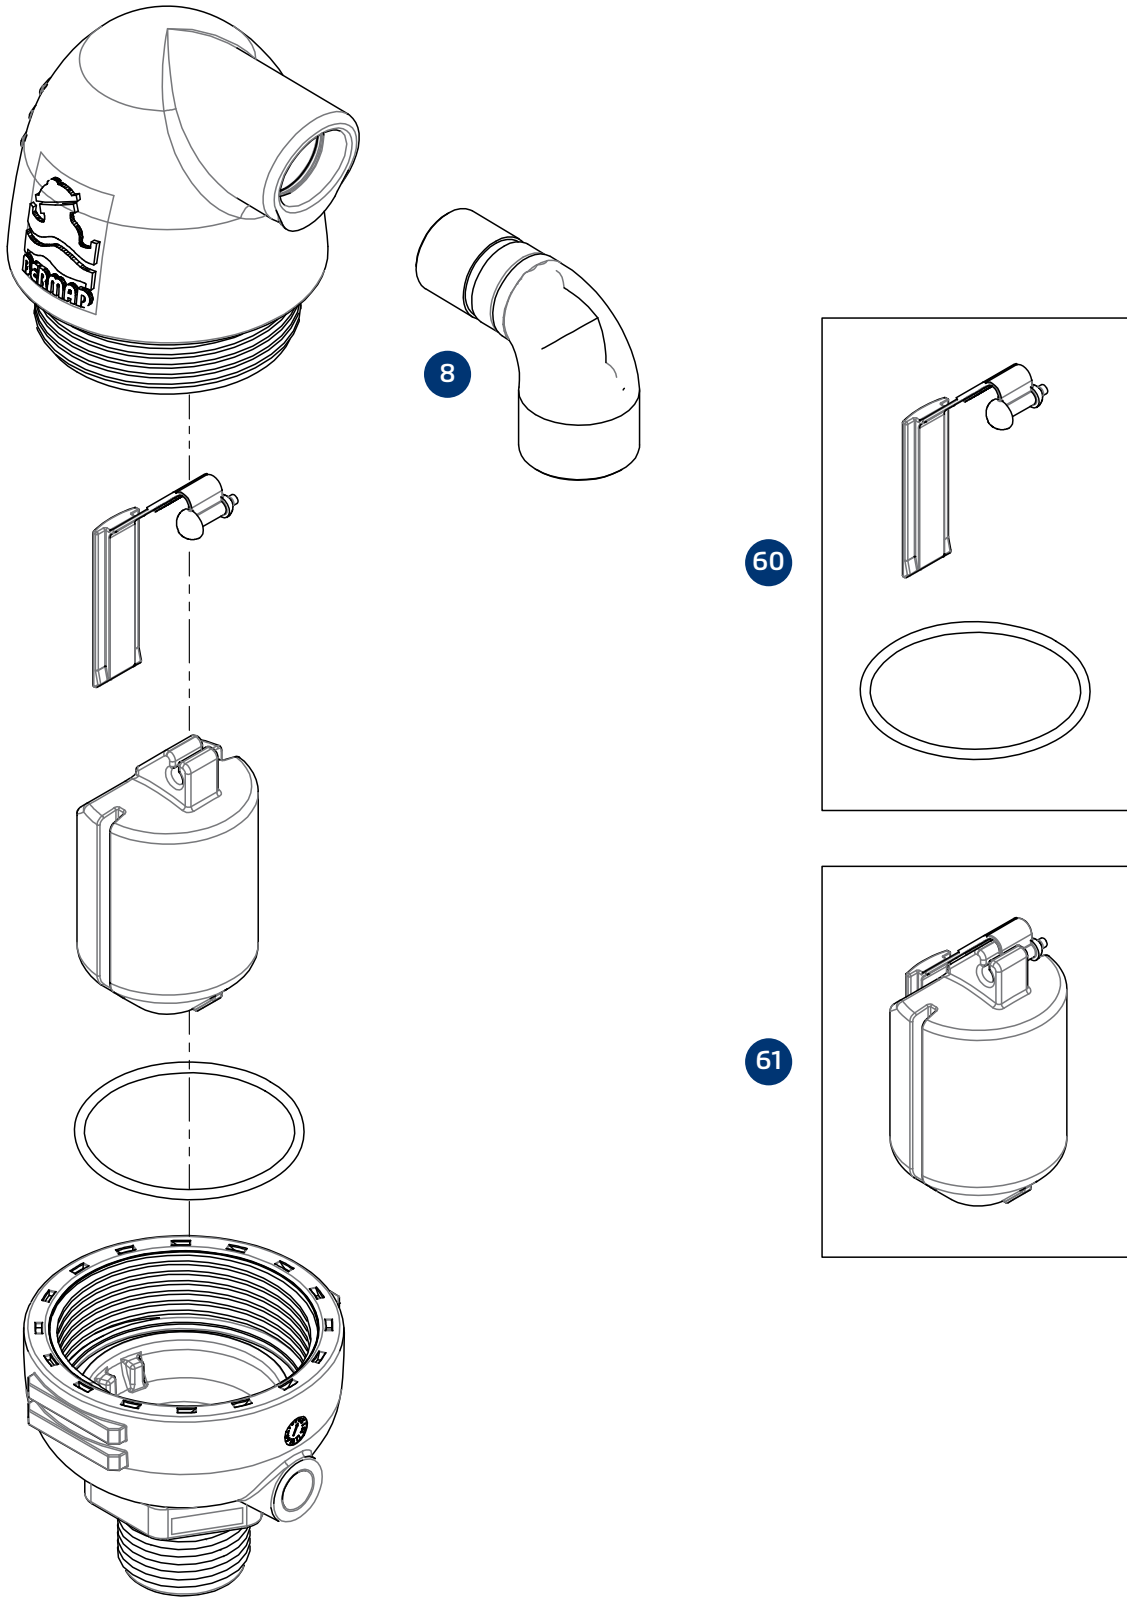

**A30 Automatic (Air Release) Air Valve - 3/4-1"; DN20-25**

Inlet connection size	60 Elastomer Kit	61 Float Assy.	8 90 Degrees Elbow
3/4-1" ; DN20-25	8910A30060-KIT	8610A80090-KIT	8607C80032-Pack

\* Drawings are for illustration purposes only