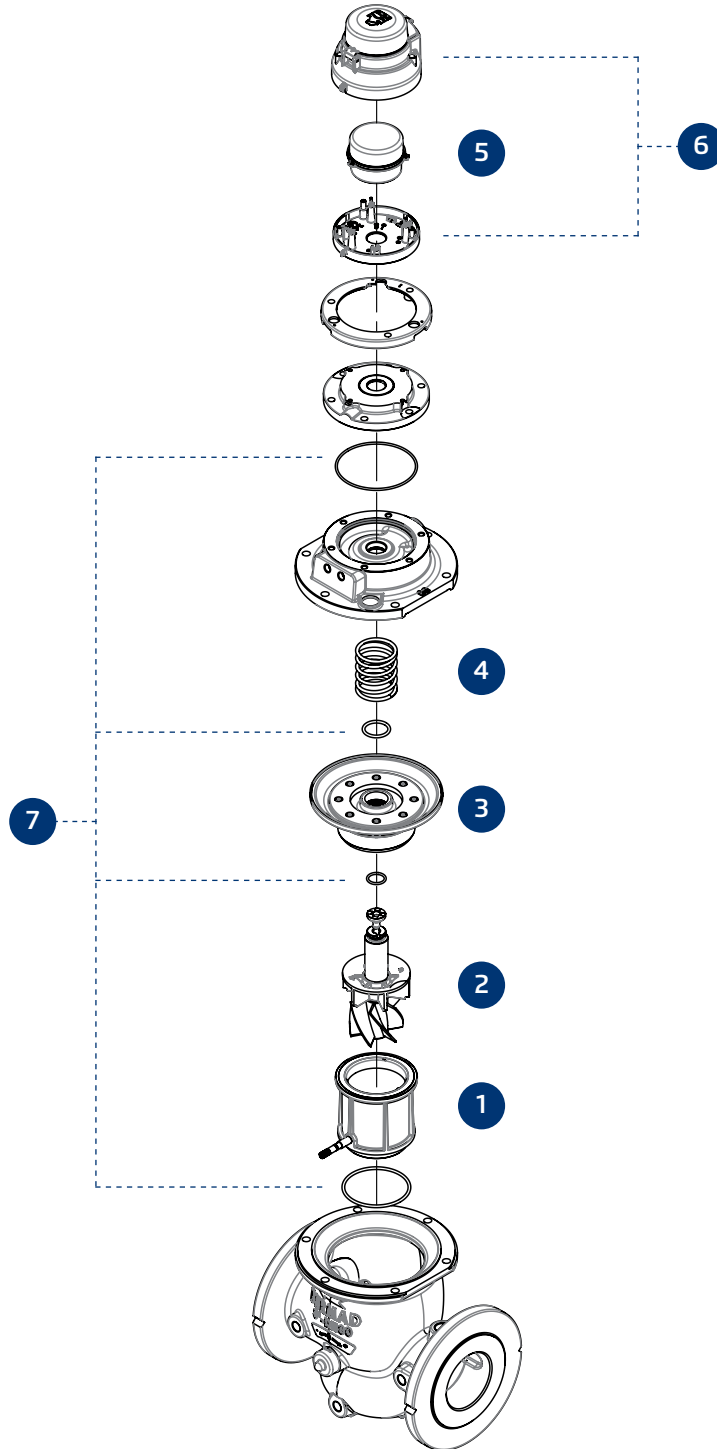

## 900 Series Valves

Size	1 Lower Straightner Assy	2 Impeller Assy	3 Closure Assy	4 Spring	(*) 5 Register	6 Register cover assy kit	7 Elastomer kit
1½ - DN40	1220003T94	(**) 122004MT95	N/A	N/A	ERPW000000_S	ER0000K002	1220-00000
2" - DN50							1230-00000
3" - DN80	1230004P87	1230P1MW85	1230505079	1230101020			1260-00000
4" - DN100	1240004P87	1240P1MW85	1240505079	1240100424			1280-00000
6" - DN150	1260003P87	126001MT85	1260505079	1260100424			
8" - DN200	1280003P87						

(\*) Not programmed, please specify water meter model, diameter, pulse size and flow unit

(\*\*) Includes closure assy & spring

\* Drawings are for illustration purposes only