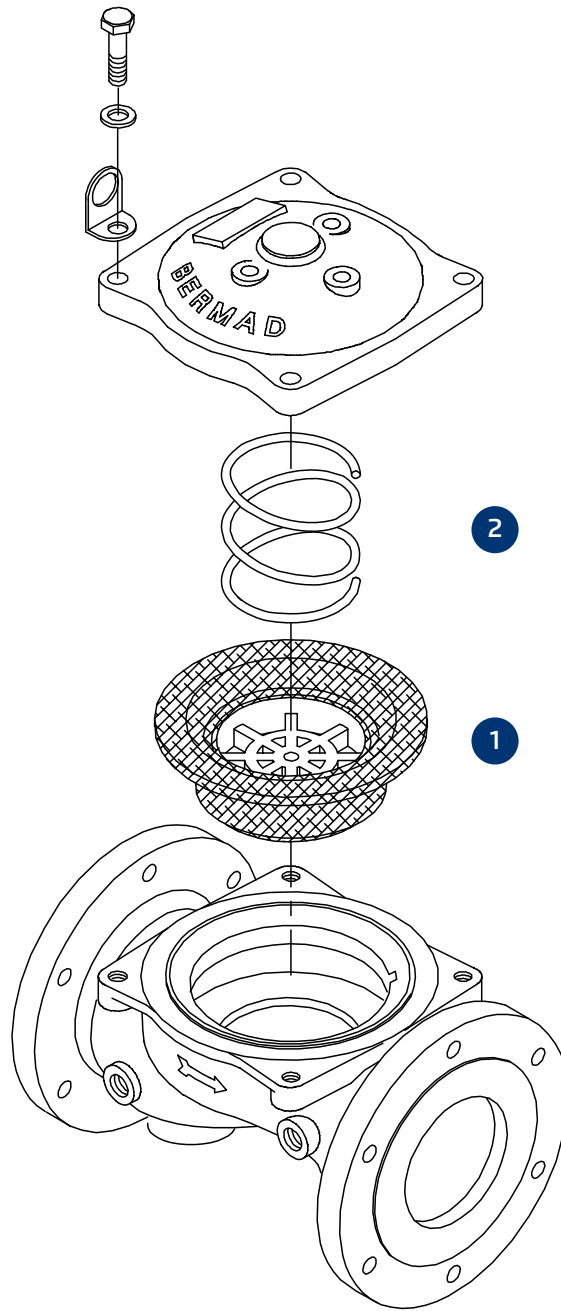

IR 400 Series

Size	1 Diaphragm* - NR	2 Spring - St. St. 302
¾"-1	2910064691	2910000004
1½"	2915064190	2915070004
2"	2920064691	2920000004
2½" / 3"R	2925064691	2925A00304
3"	2930064691	2930000004
4"	2940064691	2940000104
6"	2960064691	2960001004
8"-10"	2980004090	2980001004
12"	2912004090	2912000004

* For diaphragm for indicator or flow stem consult factory.

* Drawings are for illustration purposes only