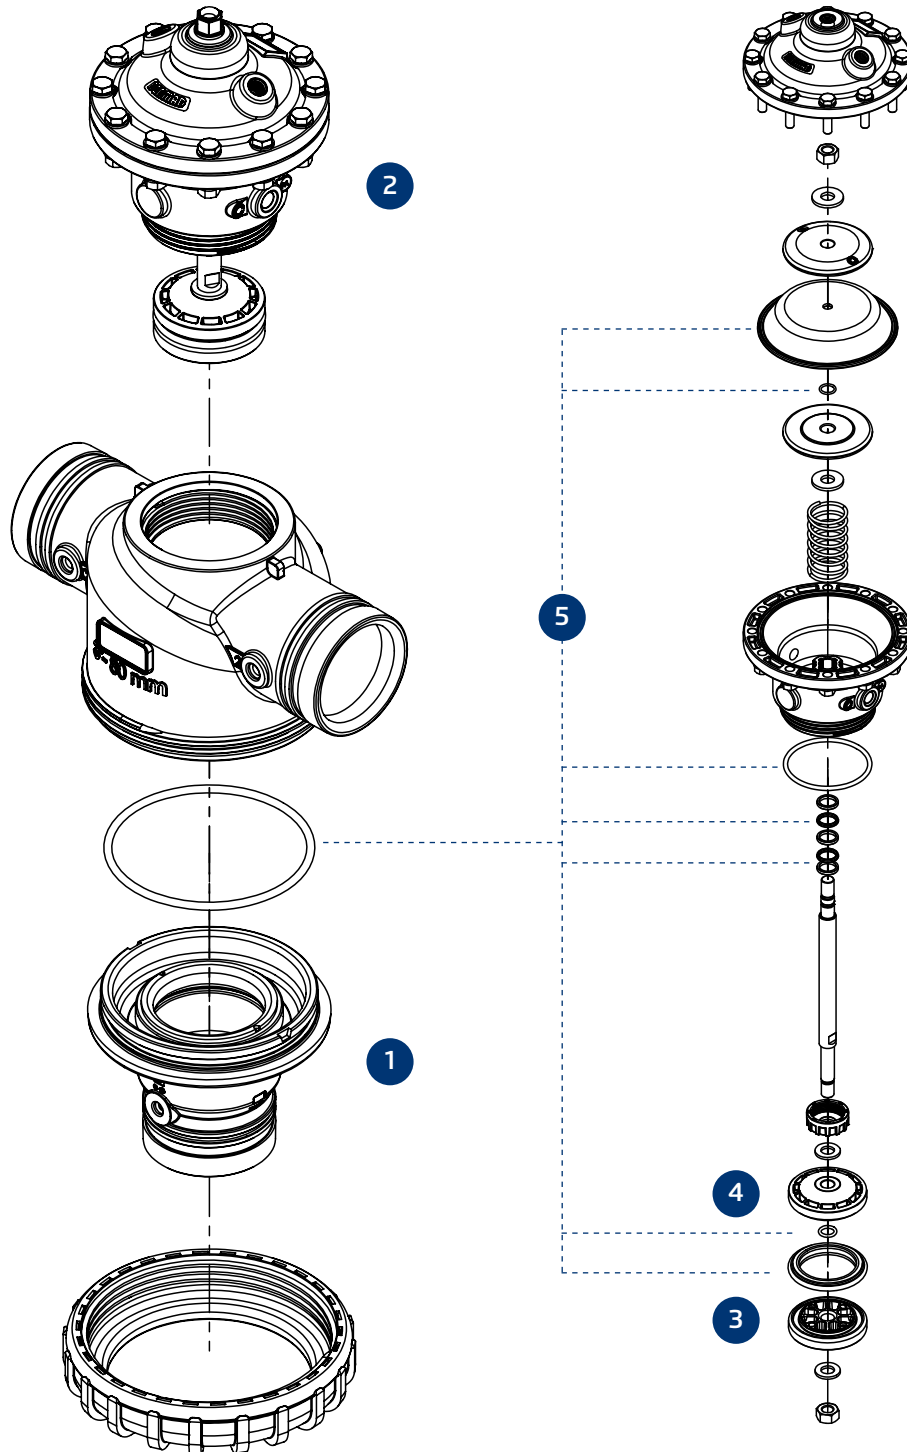

### 350 Series valves

Size	1 Lower adapter	2 Actuator Assy	3 Black Plug	4 Grey plug	5 Elastomers Kit
(*) 2"x2"x2"	2620PL0594	2620PL2J92 (Angle Flow) 2620PL2J91 (Straight Flow)	262039J605	262039J602	2622-P0000
(**) 3"x3"x3"	2633PL1695	2633PJ1690 (Angle Flow) 2633PJ0690 (Straight Flow)	263039J605	263039J602	2633-P0000
(**) 4"x4"x4"	2644PL1895	2644PL1890 (Angle Flow) 2644PL0890 (Straight Flow)	2644390106	2644390107	2644-80000

(\*) BSP threaded connections

(\*\*) Grooved connections

\* Drawings are for illustration purposes only