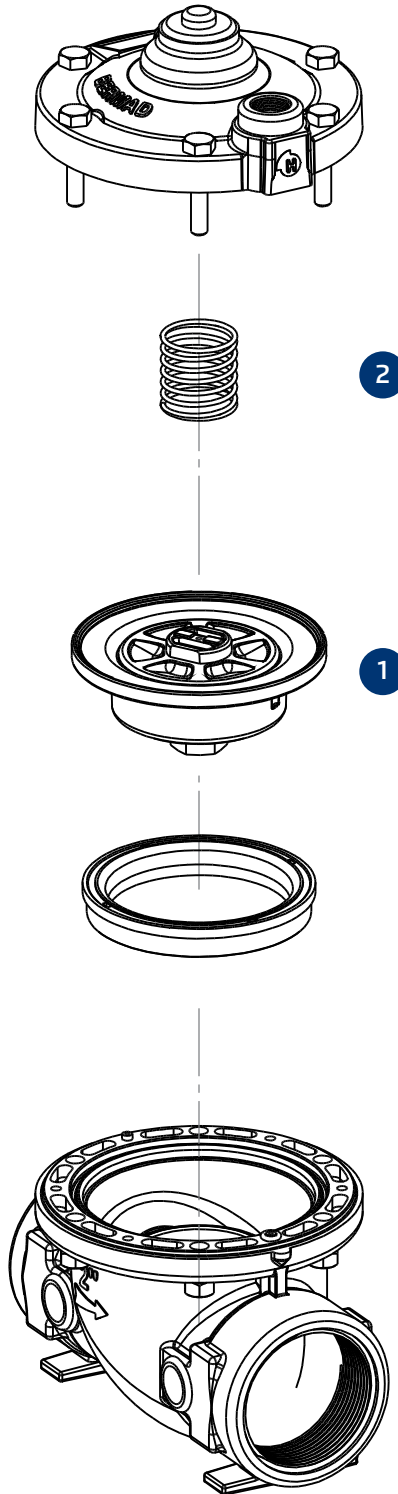

Hydraulic Valves

Size	1 Diaphragm Assy	2 Spring
¾"-DN20	22100B4191	2210060014
1"-DN25		
1 ½"-DN40	2220160092	2220168416
2"-DN50		

* Drawings are for illustration purposes only