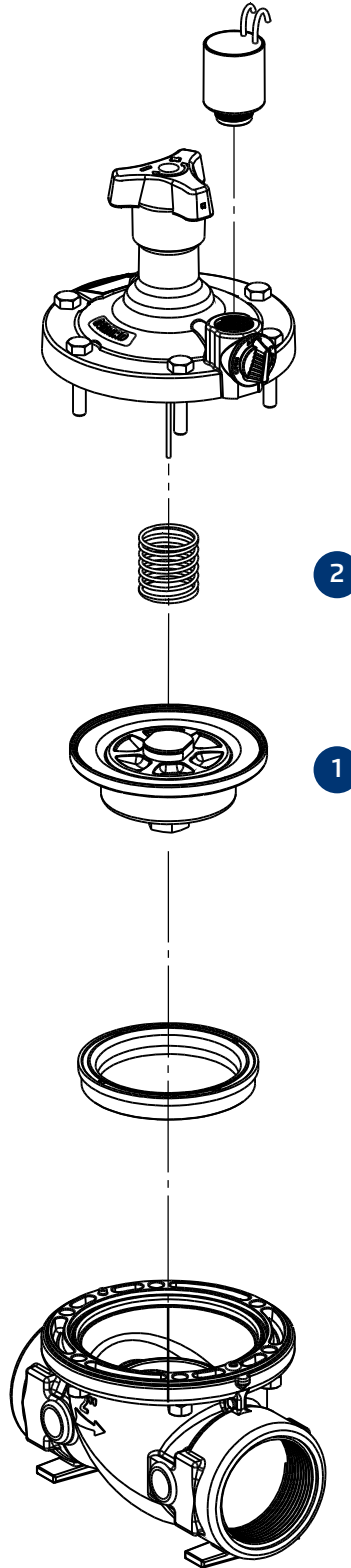

TRIO Valves

Size	1 Diaphragm Assy	2 Spring
¾"-DN20	22100B4191	2210060014
1"-DN25		
1 ½"-DN40	2320160092	2220168416
2"-DN50		

\* Drawings are for illustration purposes only