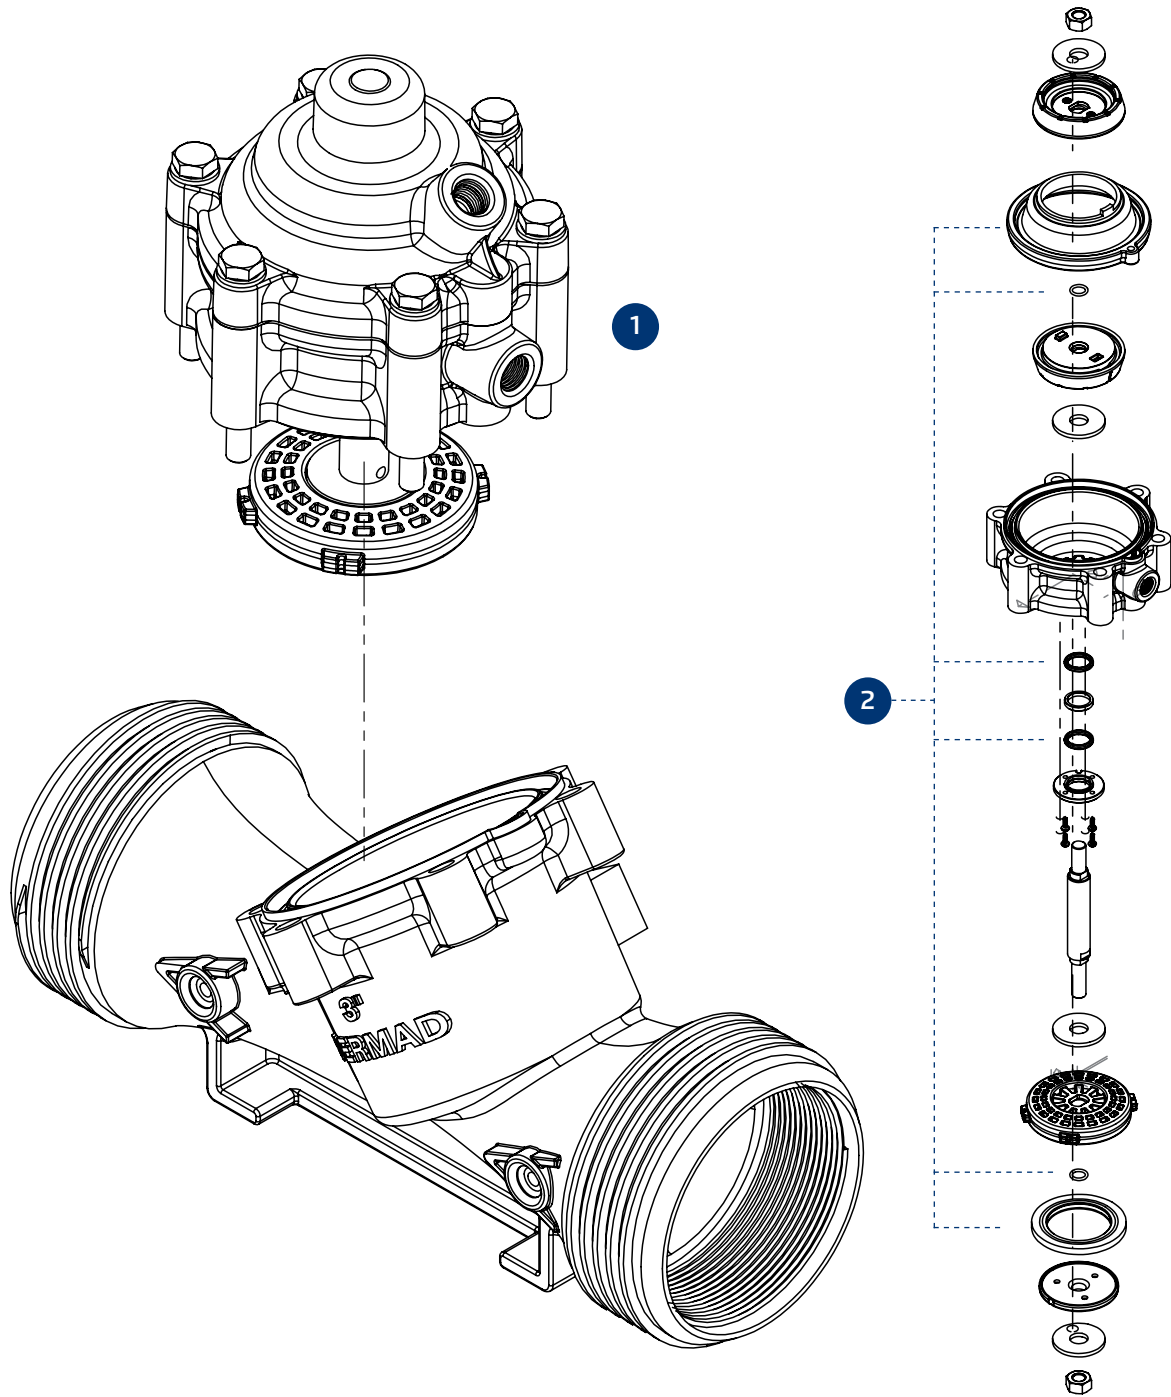

Double Chamber Valves

Size	1 Actuator Assy	2 Elastomers Kit
1½"-DN40	1115DC0002	1115DB0028-KIT
2"-DN50		
2"L-DN50L	112LDC0000	112LDB0028-KIT
2½"-DN65		
3"-DN80		
3"L-DN80L	113LC00A95	113LDB0A28-KIT
4"-DN100		

* Drawings are for illustration purposes only