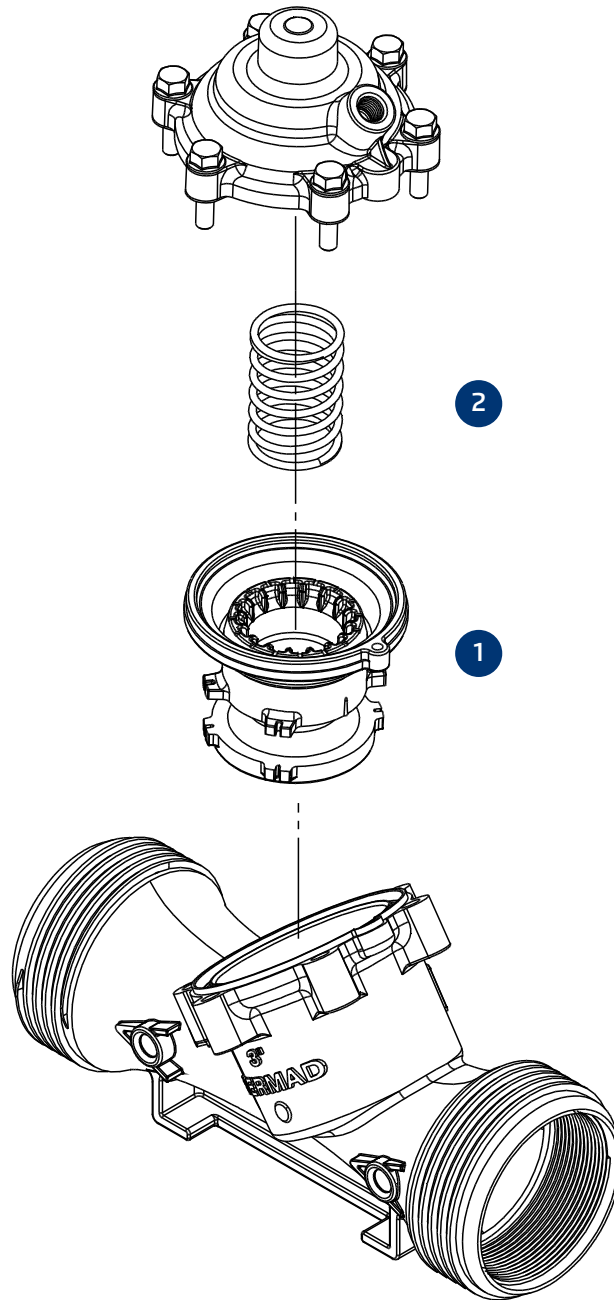

## Hydraulic Valves

Size	1 Plug Assembly	2 Spring
1½"-DN40	1115060090	1115070006
2"-DN50		
2"-DN50L	112L060190	112L071006
2½"-DN65		
3"-DN80		
3"-DN80 (T & Double)	113L060A90	112L073006
3"-L-DN80L		113L071006
4"-DN100	114L066190	114L050006
4"-L-DN100L		
6"R-DN150R	113L060090	113L071006
6" - Boxer		

\* Drawings are for illustration purposes only