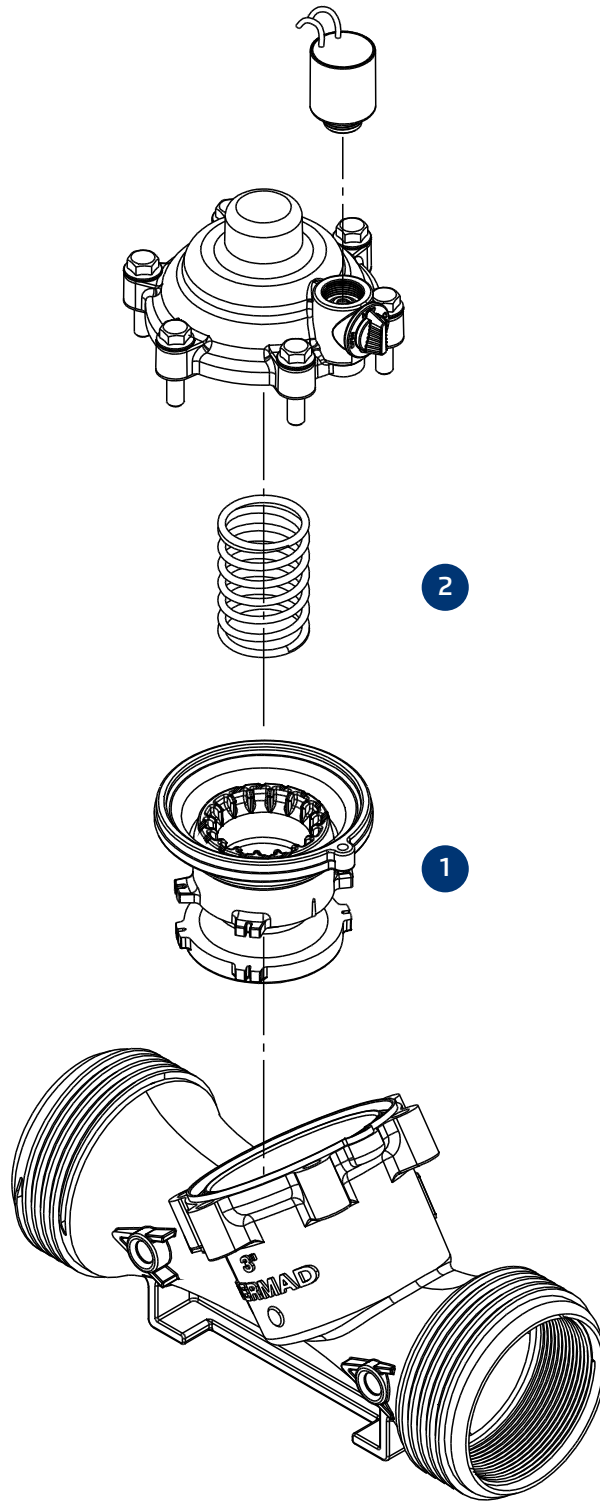

TRIO Valves

Size	1 Plug Assembly	2 Spring
2"-DN50L	112L061190	112L071006
2½"-DN65		
3"-DN80		

\* Drawings are for illustration purposes only